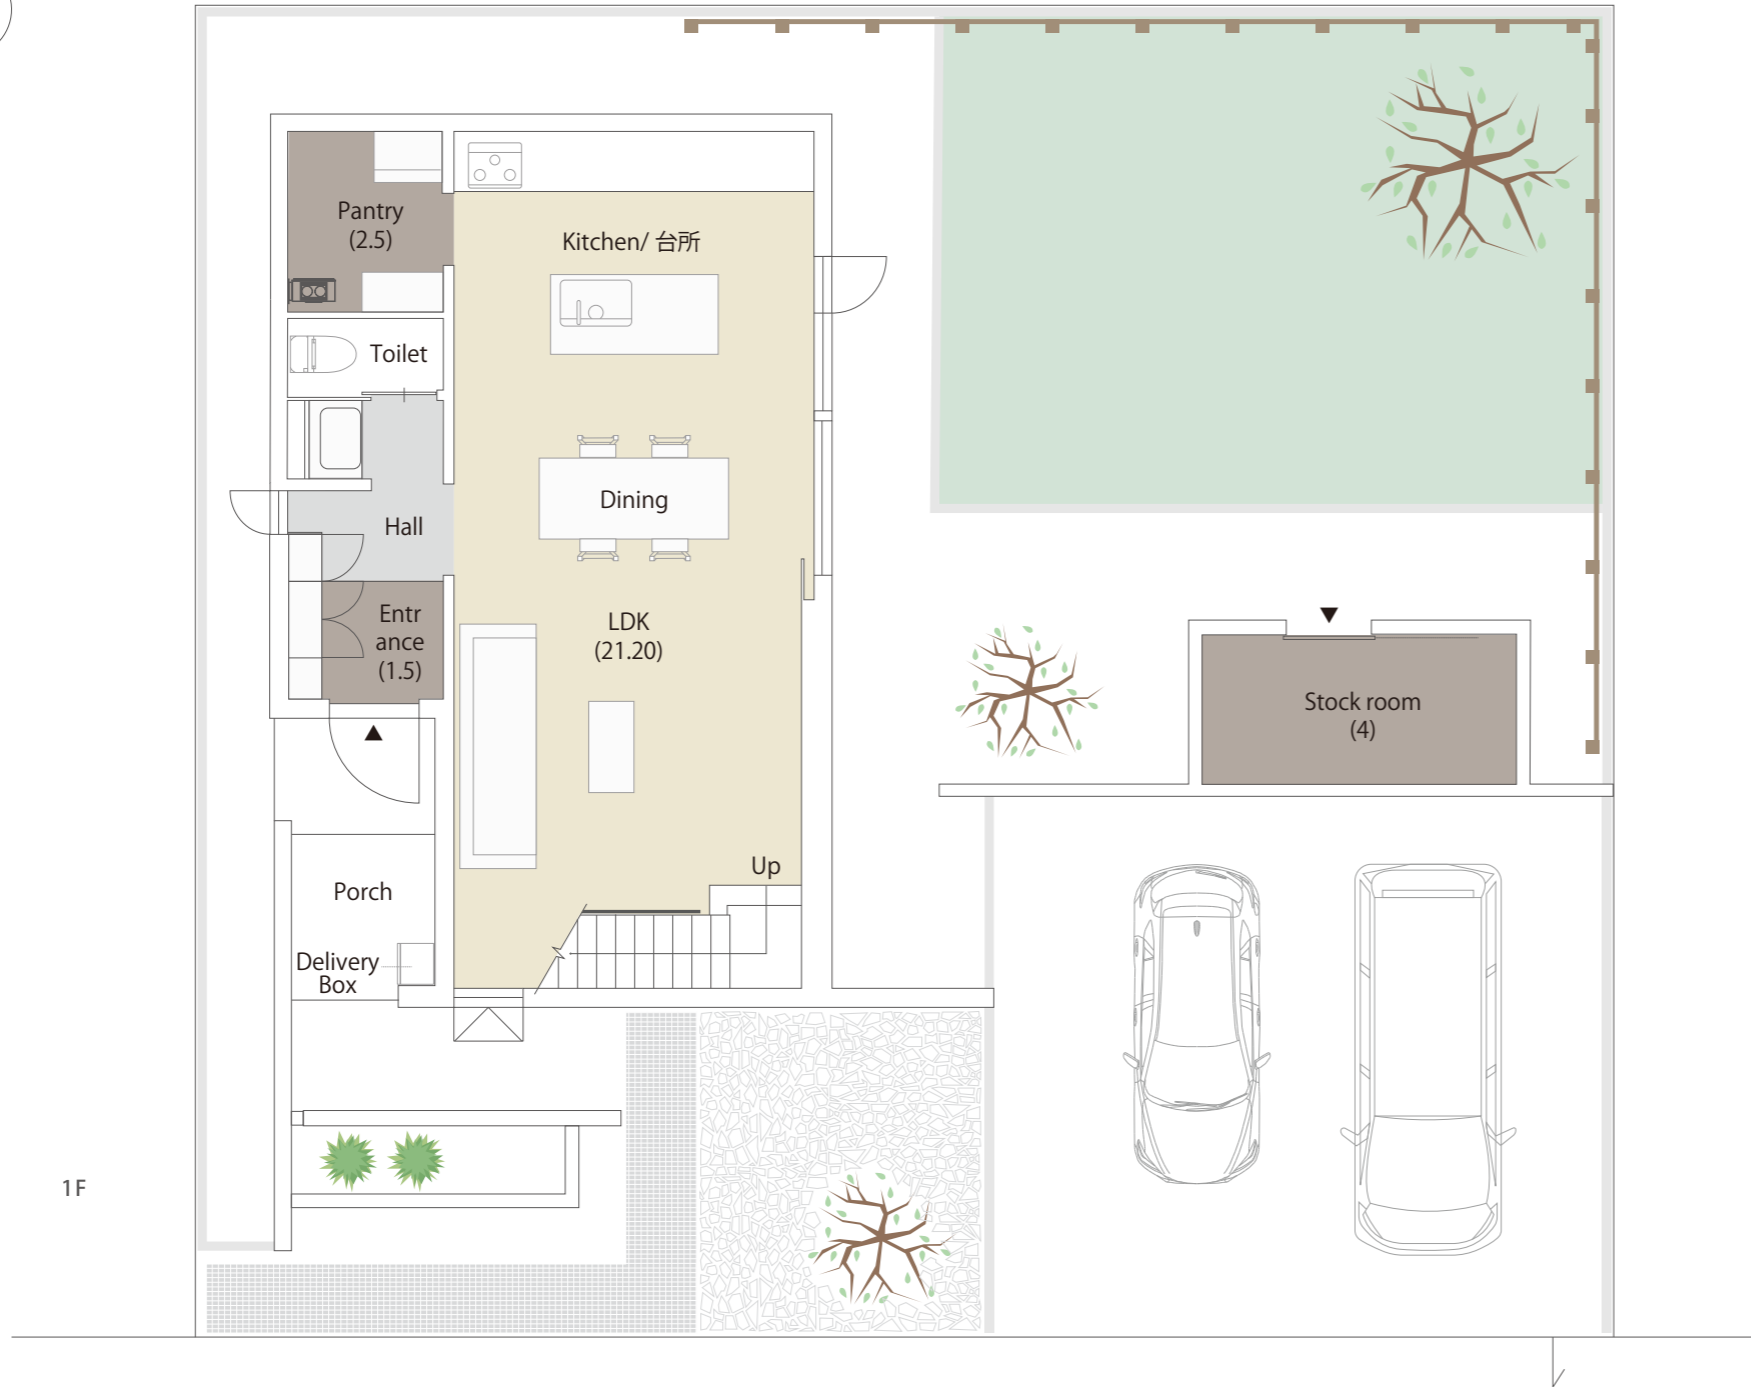

1F

2F

ととの暮らし

Land	231.42 m <sup>2</sup> (70.00t)
1st floor	50.72 m <sup>2</sup> (15.34t)
Store room	6.62 m <sup>2</sup> (2.00t)
2nd floor	55.42 m <sup>2</sup> (16.77t)
Total	112.76 m <sup>2</sup> (34.11t)