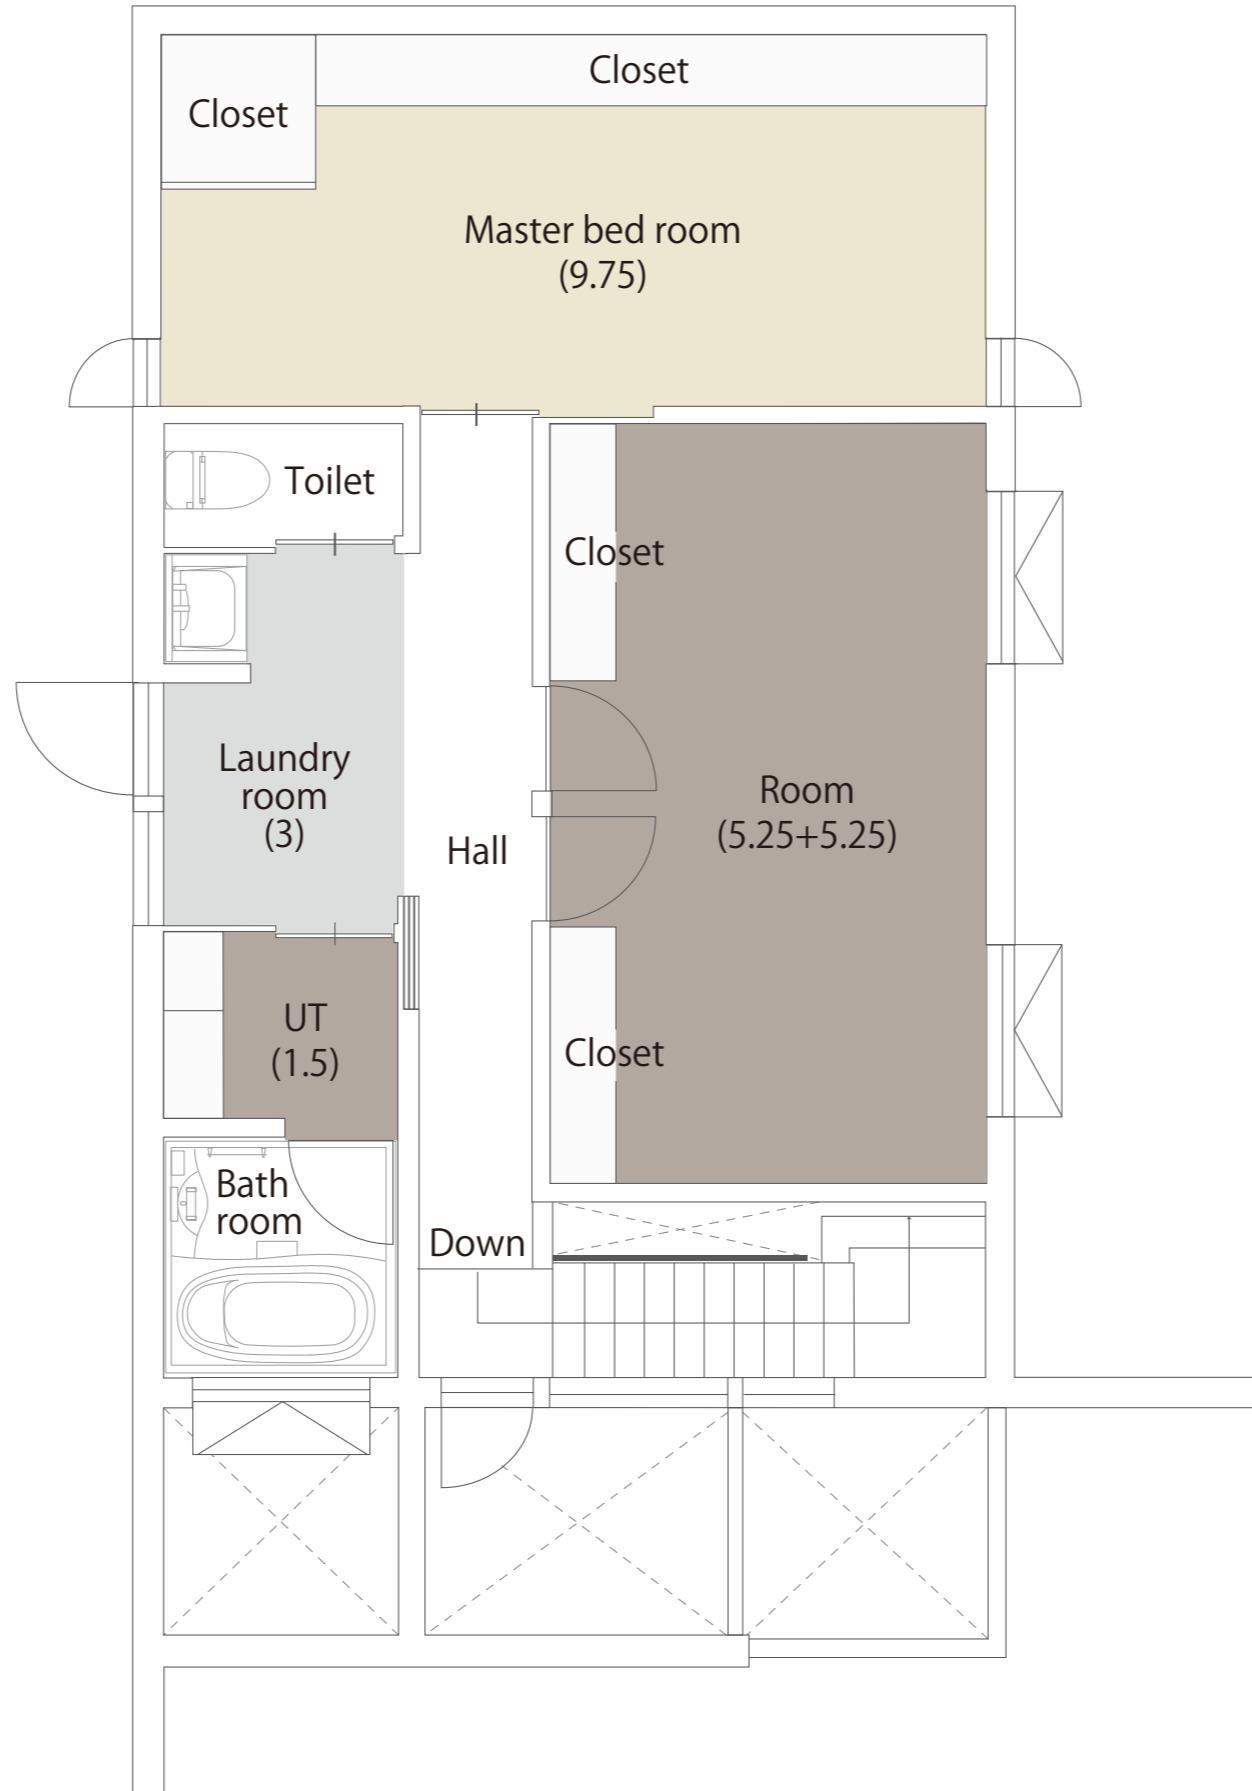

1F

2F

ととの暮らし

Land	231.42 m <sup>2</sup> (70.00t)
1st floor	50.72 m <sup>2</sup> (15.34t)
Store room	6.62 m <sup>2</sup> (2.00t)
2nd floor	55.42 m <sup>2</sup> (16.77t)
Total	112.76 m <sup>2</sup> (34.11t)