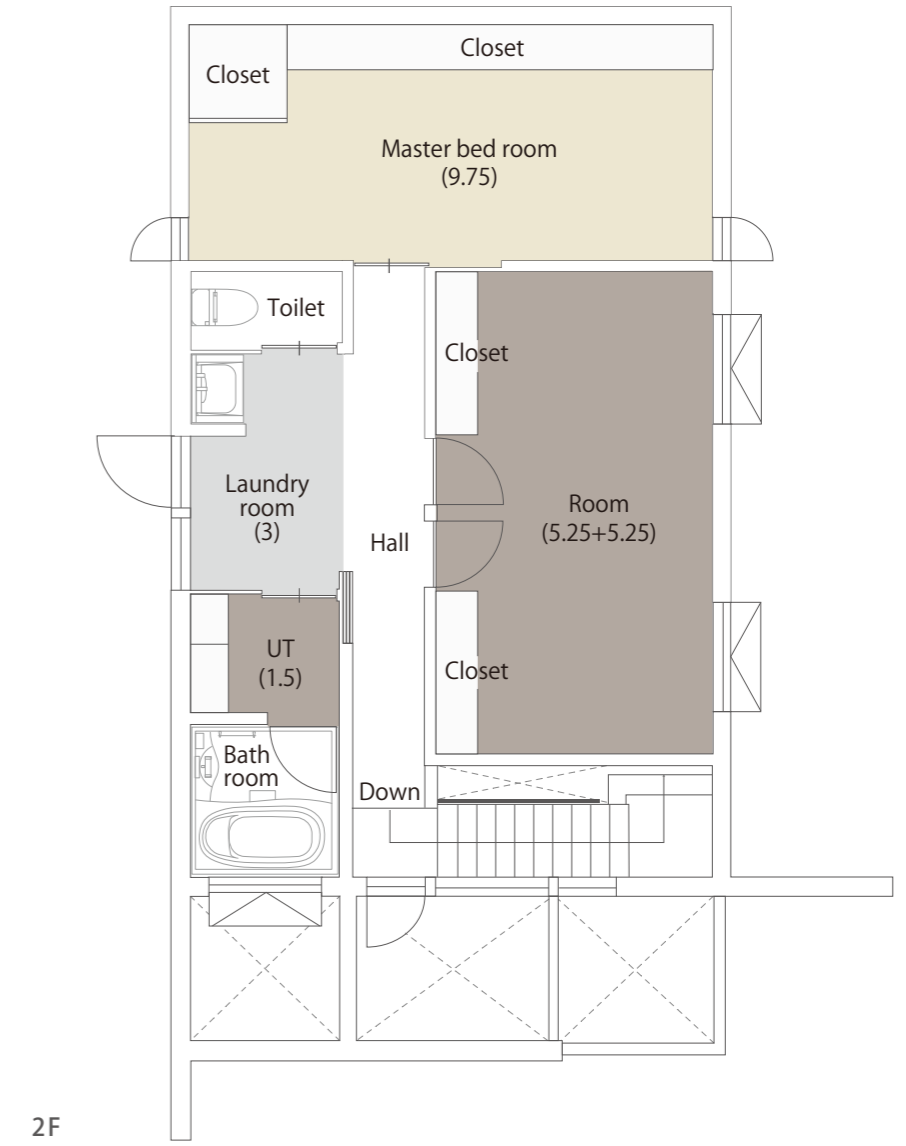

1F

2F

ととの暮らし

Land	231.42 m <sup>2</sup> (70.00t)
1st floor	50.72 m <sup>2</sup> (15.34t)
Store room	6.62 m <sup>2</sup> (2.00t)
2nd floor	55.42 m <sup>2</sup> (16.77t)
Total	112.76 m <sup>2</sup> (34.11t)